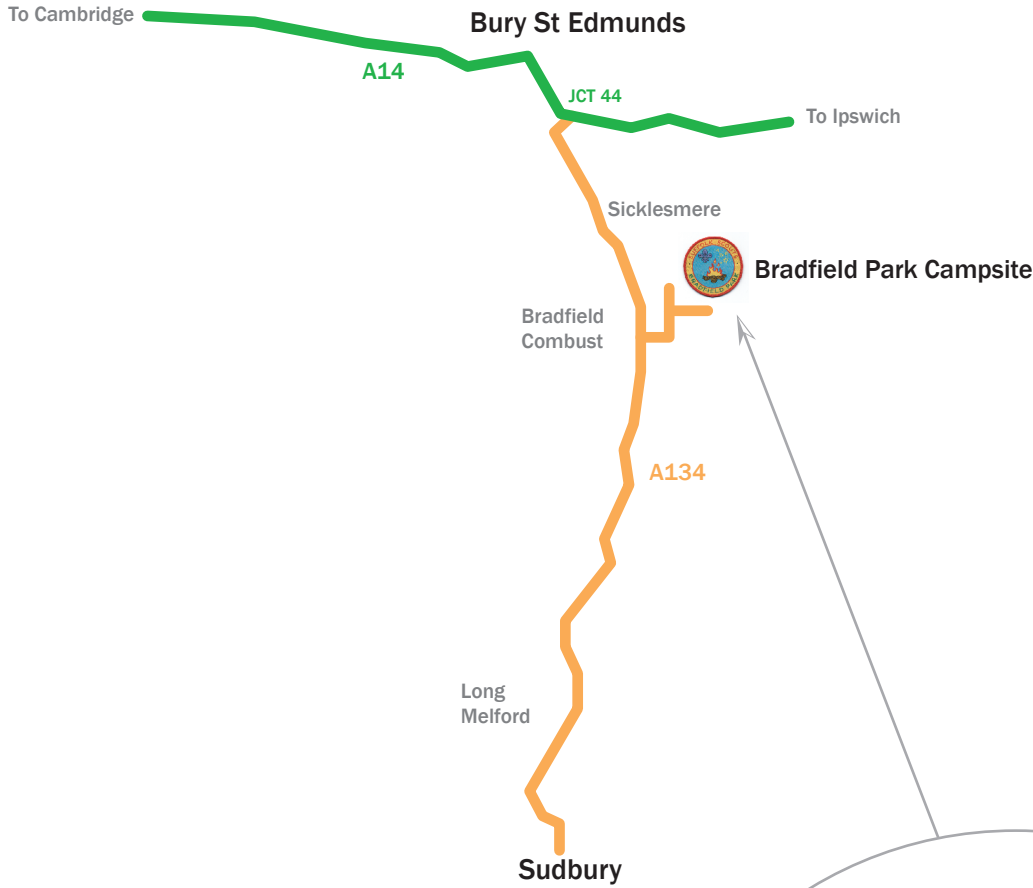

Bradfield Park Campsite Ixer Lane Bradfield Combust Bury St. Edmunds Suffolk IP30 0LR
Ordnance Survey Sheet: Landranger 155, Map Reference 893575

Find Us!