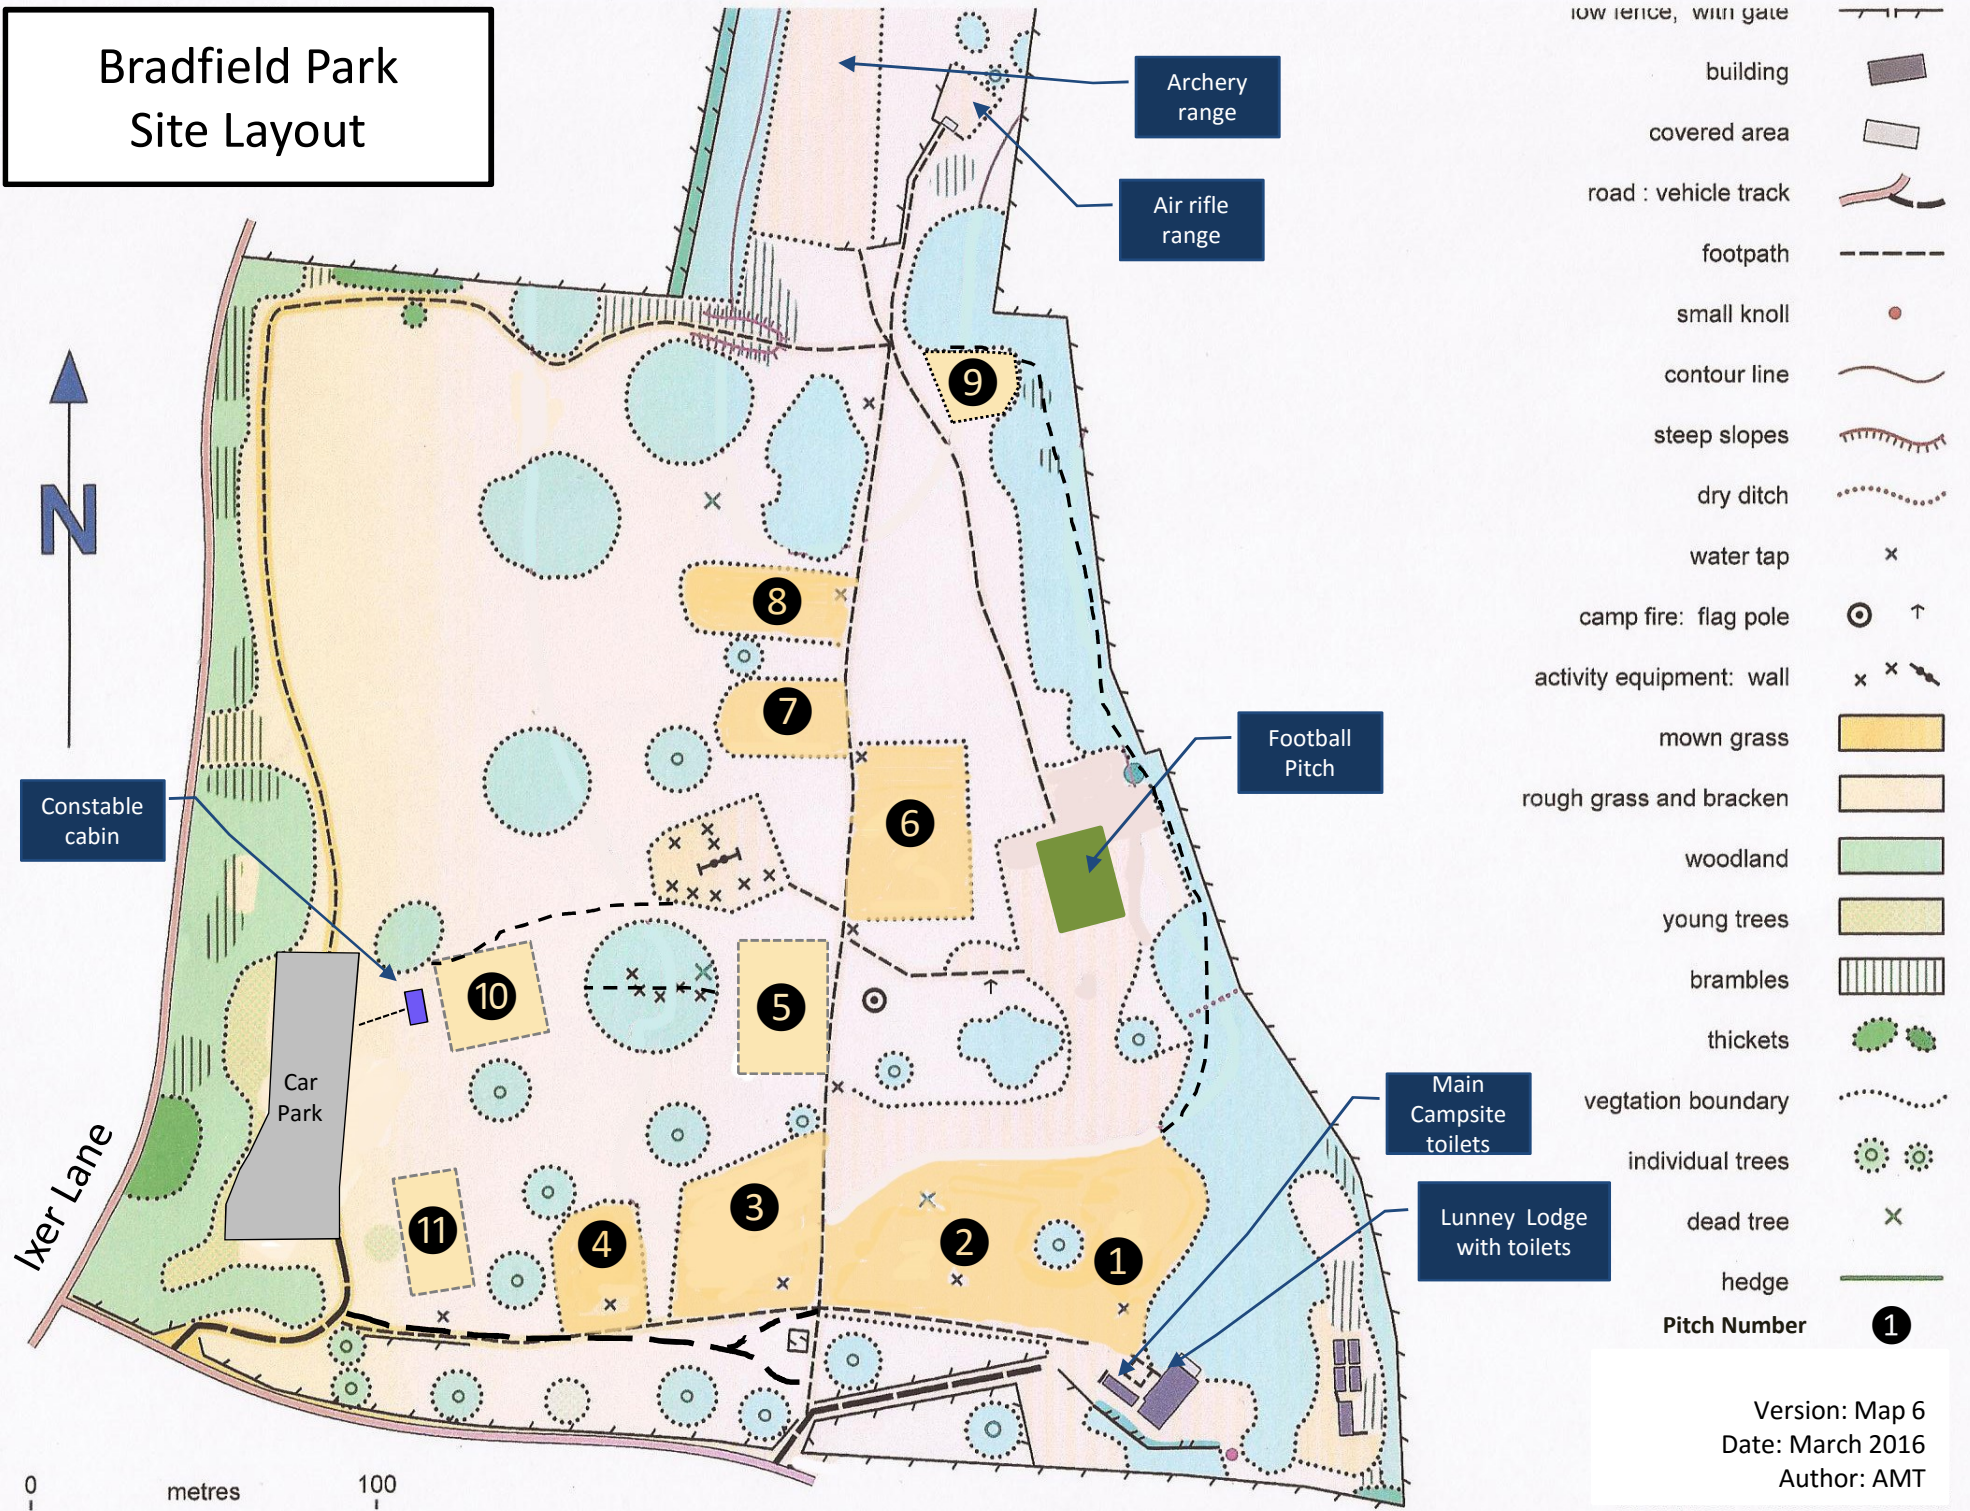

Bradfield Park Site Layout

- low fence, with gate
- building
- covered area
- road : vehicle track
- footpath
- small knoll
- contour line
- steep slopes
- dry ditch
- water tap
- camp fire: flag pole
- activity equipment: wall
- mown grass
- rough grass and bracken
- woodland
- young trees
- brambles
- thickets
- vegetation boundary
- individual trees
- dead tree
- hedge
- Pitch Number

0 100 metres

Version: Map 6
Date: March 2016
Author: AMT